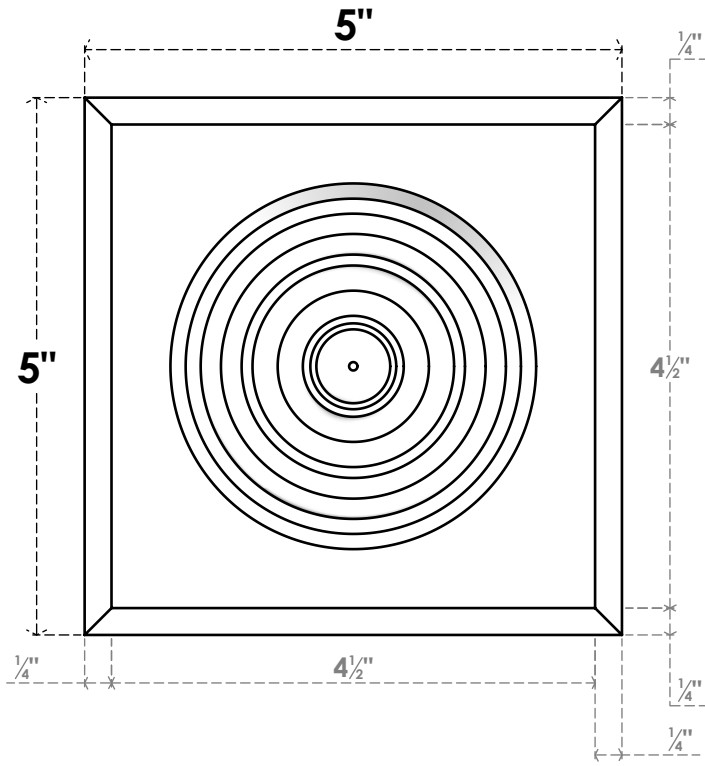

ROSP050X050X075SDG03

5"W X 5"H X 3/4"P STANDARD SEDGWICK BULLSEYE ROSETTE WITH BEVELED EDGE, ARCHITECTURAL GRADE PVC

FRONT

SIDE

EKENA MILLWORK
2300 WEST MAIN ST.
CLARKSVILLE, TX 75426
TOLL FREE: 866-607-0453
WWW.EKENAMILLWORK.COM