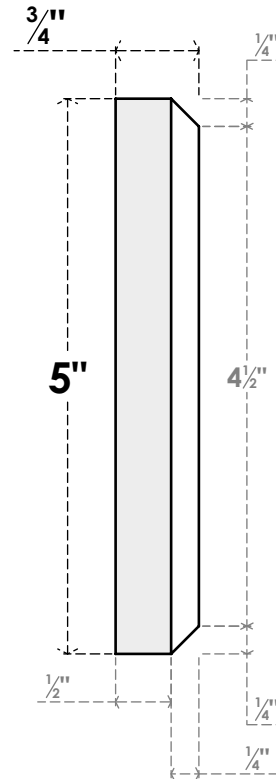

ROSP050X050X075SDG03

5"W X 5"H X 3/4"P STANDARD SEDGWICK BULLSEYE ROSETTE WITH BEVELED EDGE, ARCHITECTURAL GRADE PVC

FRONT

SIDE

EKENA MILLWORK
2300 WEST MAIN ST.
CLARKSVILLE, TX 75426
TOLL FREE: 866-607-0453
WWW.EKENAMILLWORK.COM

NOTES

1. INSTALLATION TO BE COMPLETED IN ACCORDANCE WITH MANUFACTURER'S SPECIFICATIONS.
2. DRAWING MAY NOT BE TO SCALE
3. THIS DRAWING IS INTENDED FOR DESIGN AND PLANNING PURPOSES ONLY.
4. ALL INFORMATION CONTAINED HEREIN WAS CURRENT AT THE TIME OF DEVELOPMENT BUT MUST BE REVIEWED AND APPROVED BY THE PRODUCT MANUFACTURER TO BE CONSIDERED ACCURATE.
5. ARCHITECTURAL GRADE PVC PRODUCTS ARE MADE FROM EXPANDED CELLULAR PVC AND COME NATURALLY WHITE BUT MAY BE PAINTED